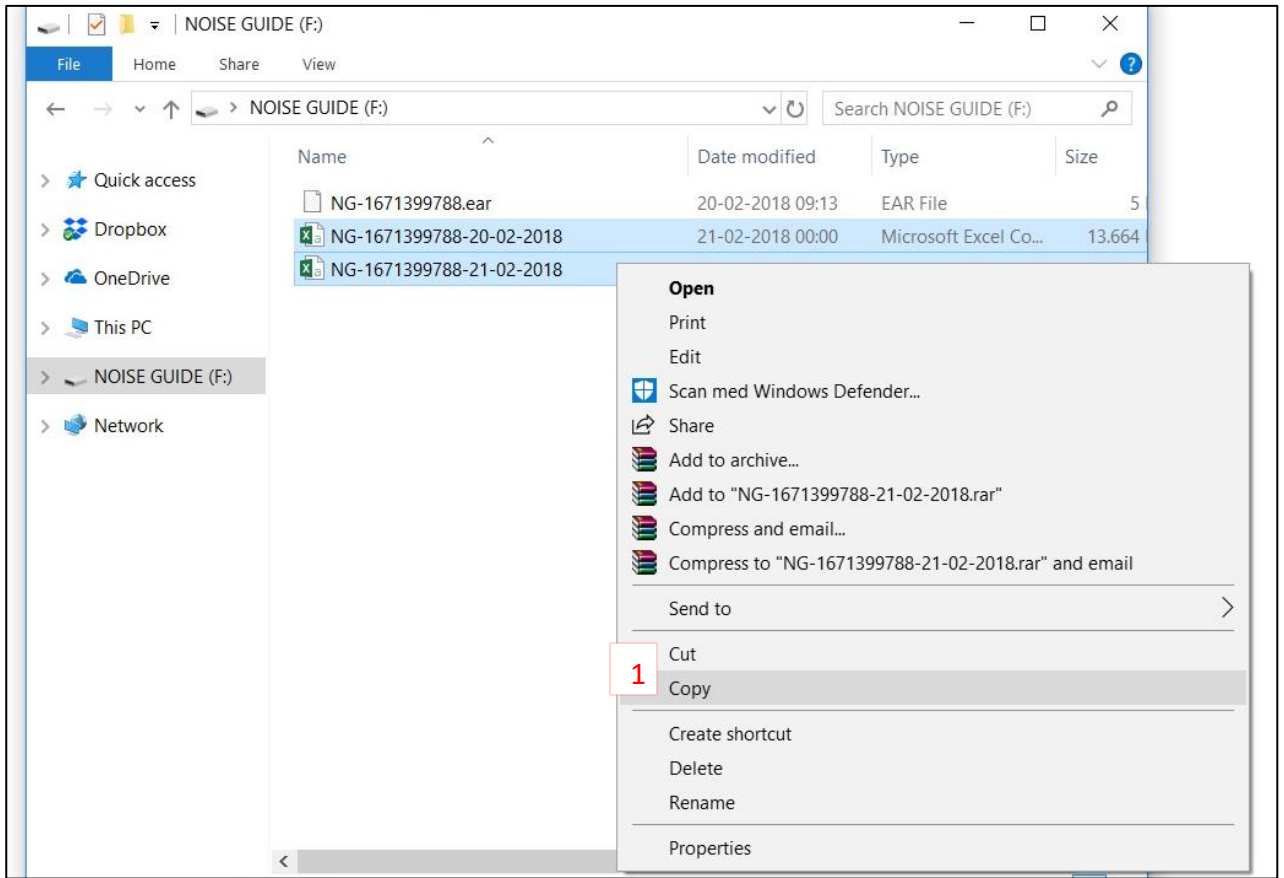

6. Right click and press 'copy' (1) to copy the files into the Noise Guide measurement folder