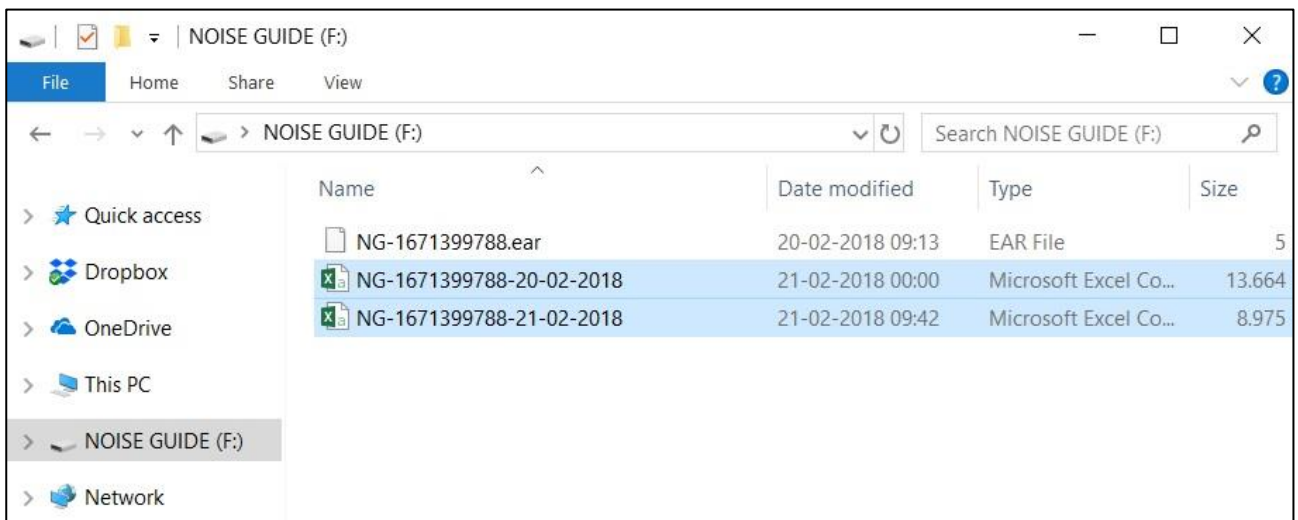

1. Locate the USB drive and click to view the files. In this case, we want to view the 2 csv files highlighted below in the Noise Guide software.