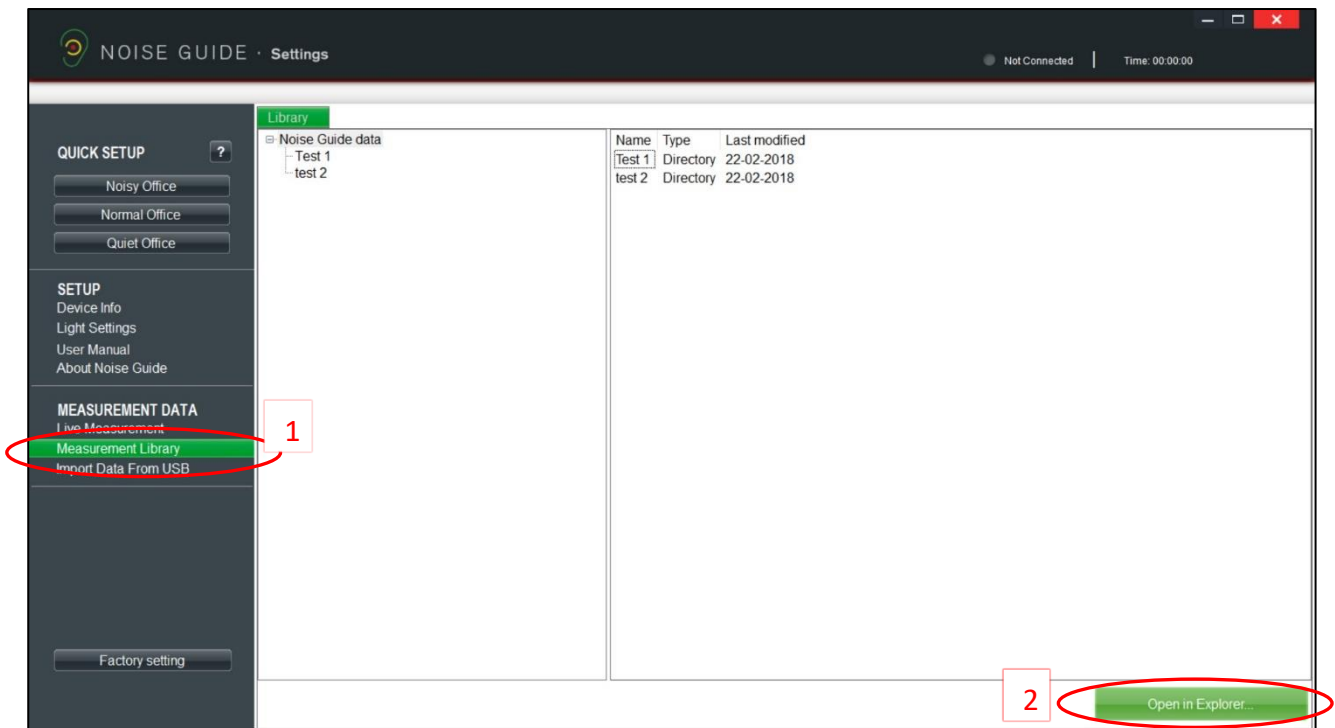

Viewing measurements in the Noise Guide software that has been logged directly on the USB key.

Ver.04 06.03.2018 MLS

Exporting measurements and having the Noise Guide directly connected to your PC enable you to view LAeq 1min measurements in the software and in the CSV files. You can obtain LAeq 1sec measurements by logging directly on a USB key if needed.

1. Format the USB key and connect it to the Noise Guide. Leave the USB key inserted in the Noise Guide for the time interval you want to measure.
2. When you have done your measurements, extract the USB key from the Noise Guide and insert it in your PC.
3. Open the Noise Guide SW, click on 'Measurement Library'(1) in the menu 'Measurement Data'. Then click 'Open in explorer' (2).