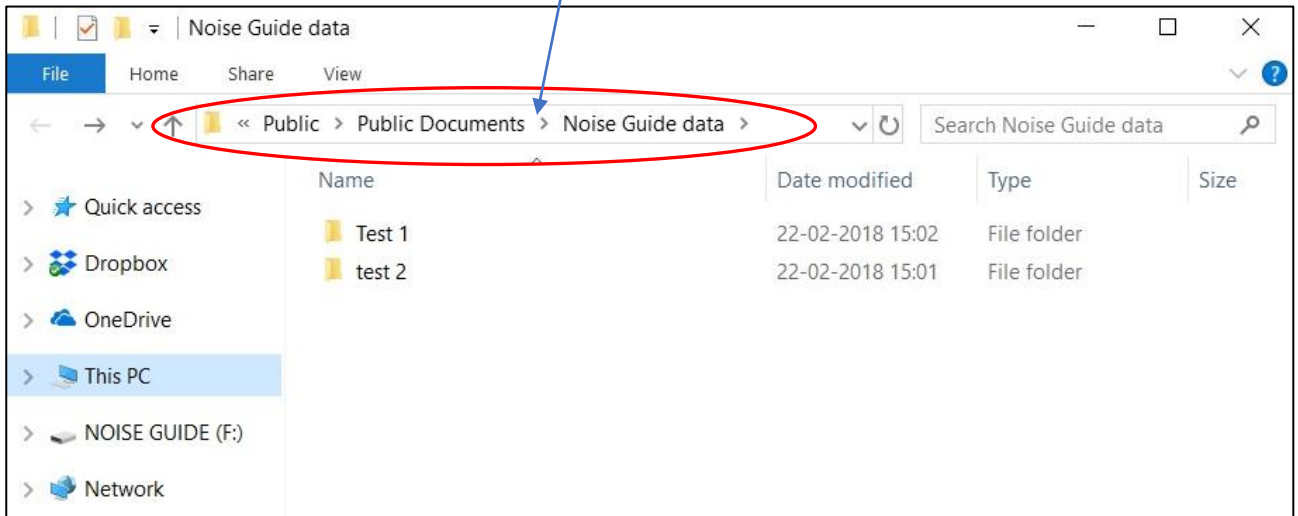

1. The folder containing the CSV files for the Noise Guide data will show on your screen. It has the address 'C:\Users\Public\Documents\Noise Guide data'