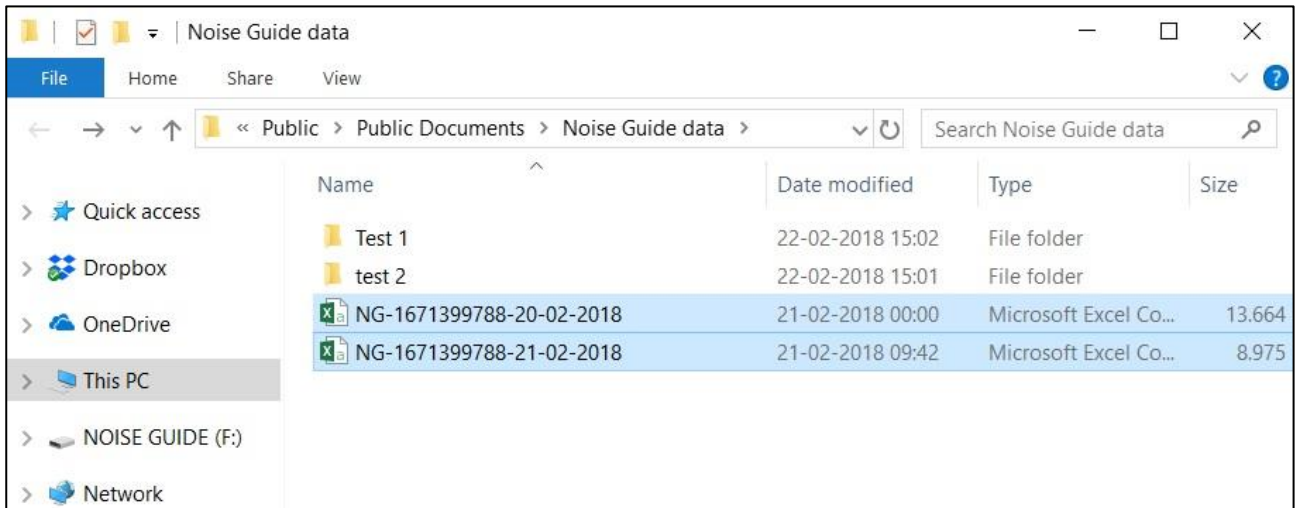

1. Format the USB key and connect it to the Noise Guide. Leave the USB key inserted in the Noise Guide for the time interval you want to measure.
2. When you have done your measurements, extract the USB key from the Noise Guide and insert it in your PC.
3. Open the Noise Guide SW, click on 'Measurement Library'(1) in the menu 'Measurement Data'. Then click 'Open in explorer' (2).

- The folder containing the CSV files for the Noise Guide data will show on your screen. It has the address 'C:\Users\Public\Documents\Noise Guide data'

- Locate the USB drive and click to view the files. In this case, we want to view the 2 csv files highlighted below in the Noise Guide software.

6. Right click and press 'copy' (1) to copy the files into the Noise Guide measurement folder

7. Go back to the Noise Guide measurement folder and paste the copied files into the folder

8. The measurements can now be viewed in the Noise Guide software